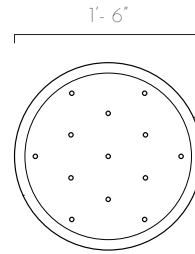

WHITE & BLACK MINI DROPS

13 PENDANTS ROUND CHANDELIER

DESCRIPTION

The 13 White and Black Mini Drop pendants are crafted with 4 hand made glass penals powered by a dimmable LED bulb. Staggered down from a round ceiling base. Great contemporary lighting for residential and commercial spaces - staircase, dining table, entrance hall, coffee table, bed side, reception or lobby.

TECHINCAL SPECIFICATIONS

Designed by
AM Studio Team

Category
Pendant Chandelier

Canopy Finish
Powder coated metal in Flat White/ Sparkle Silver

Canopy Size
18\"/>

Pendant Colour
White with Black (8x units)
White with Clear (5x units)