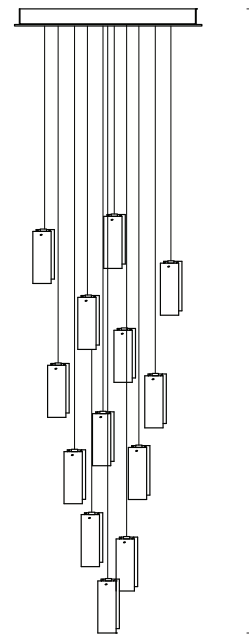

WHITE & BLACK MINI DROPS

13 PENDANTS ROUND CHANDELIER

DESCRIPTION

The 13 White and Black Mini Drop pendants are crafted with 4 hand made glass penals powered by a dimmable LED bulb. Staggered down from a round ceiling base. Great contemporary lighting for residential and commercial spaces - staircase, dining table, entrance hall, coffee table, bed side, reception or lobby.

TECHINCAL SPECIFICATIONS

Designed by
AM Studio Team

Category
Pendant Chandelier

Canopy Finish
Powder coated metal in Flat White/ Sparkle Silver

Canopy Size
18\"/>

Pendant Colour
White with Black (8x units)
White with Clear (5x units)

Pendant Size
2\"/>

Total Drop
5\"/>

Bulb
Dimmable G4 LED - 12V - 2W

Recommended Dimming Switch
Lutron CTCL-153PD
Lutron Pro

Transformer:
Magnitude E6OR12DC - 60W 12VDC - Dimmable - Class 2
LED Driver
Input: 120V
Output: 12V

Electrical Outlet needed: 1

Approx. Weight
7 kg

Catalogue # WBD-13-18D

Note: Due to the nature of our handmade work, there may be slight variances in glass colour. AM Studio light fixtures are made to order, handmade and assembled in Toronto, Canada.